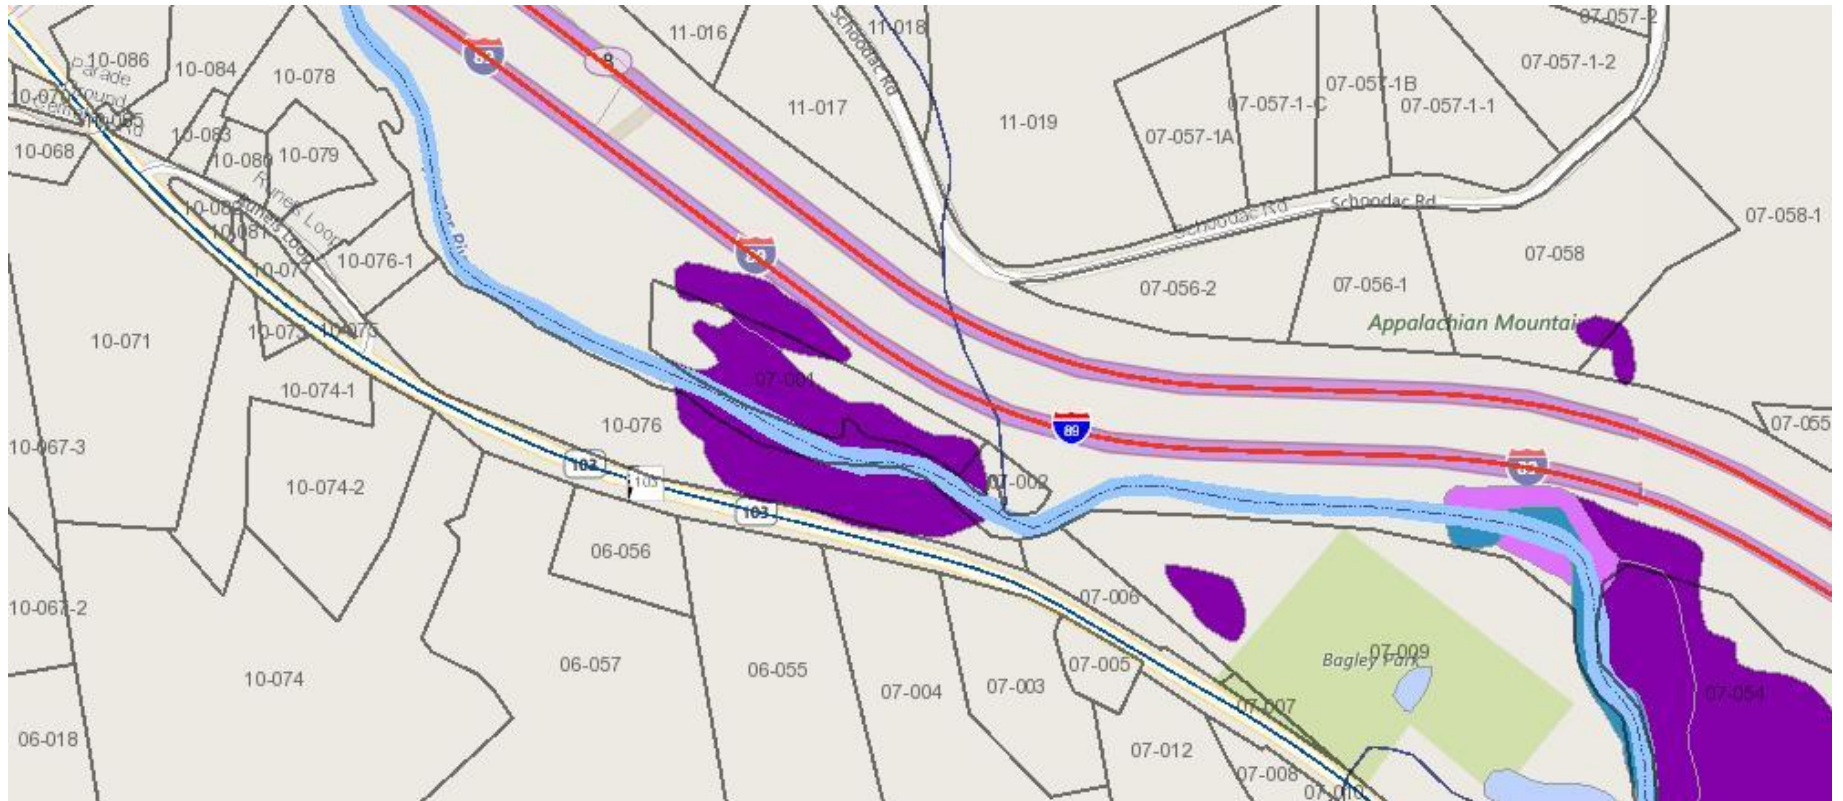

DOT Surplus Land Review – 9 acres in Warner

Warner River, Warner – DOT Properties Proposed for Surplus

DOT Surplus Land Review – 9 acres in Warner

Property location:

Green shaded area is conservation land.

Hash marked area is wetlands

DOT Surplus Land Review – 9 acres in Warner

Property close-up:

Green shaded area is conservation land.

DOT Surplus Land Review – 9 acres in Warner

Wildlife Habitat Assessment Map:

Green shaded area is Highest Ranked Habitat in Region

Orange shaded area is Supporting Habitat

DOT Surplus Land Review – 9 acres in Warner

Floodplains:

Hash marked area is Floodway

Blue shading is 100 year Floodplain

Orange shading is 500 year Floodplain

DOT Surplus Land Review – 9 acres in Warner

Wetlands:

Purple is Freshwater Forested/Shrub Wetland

Lavender is Freshwater Emergent Wetland