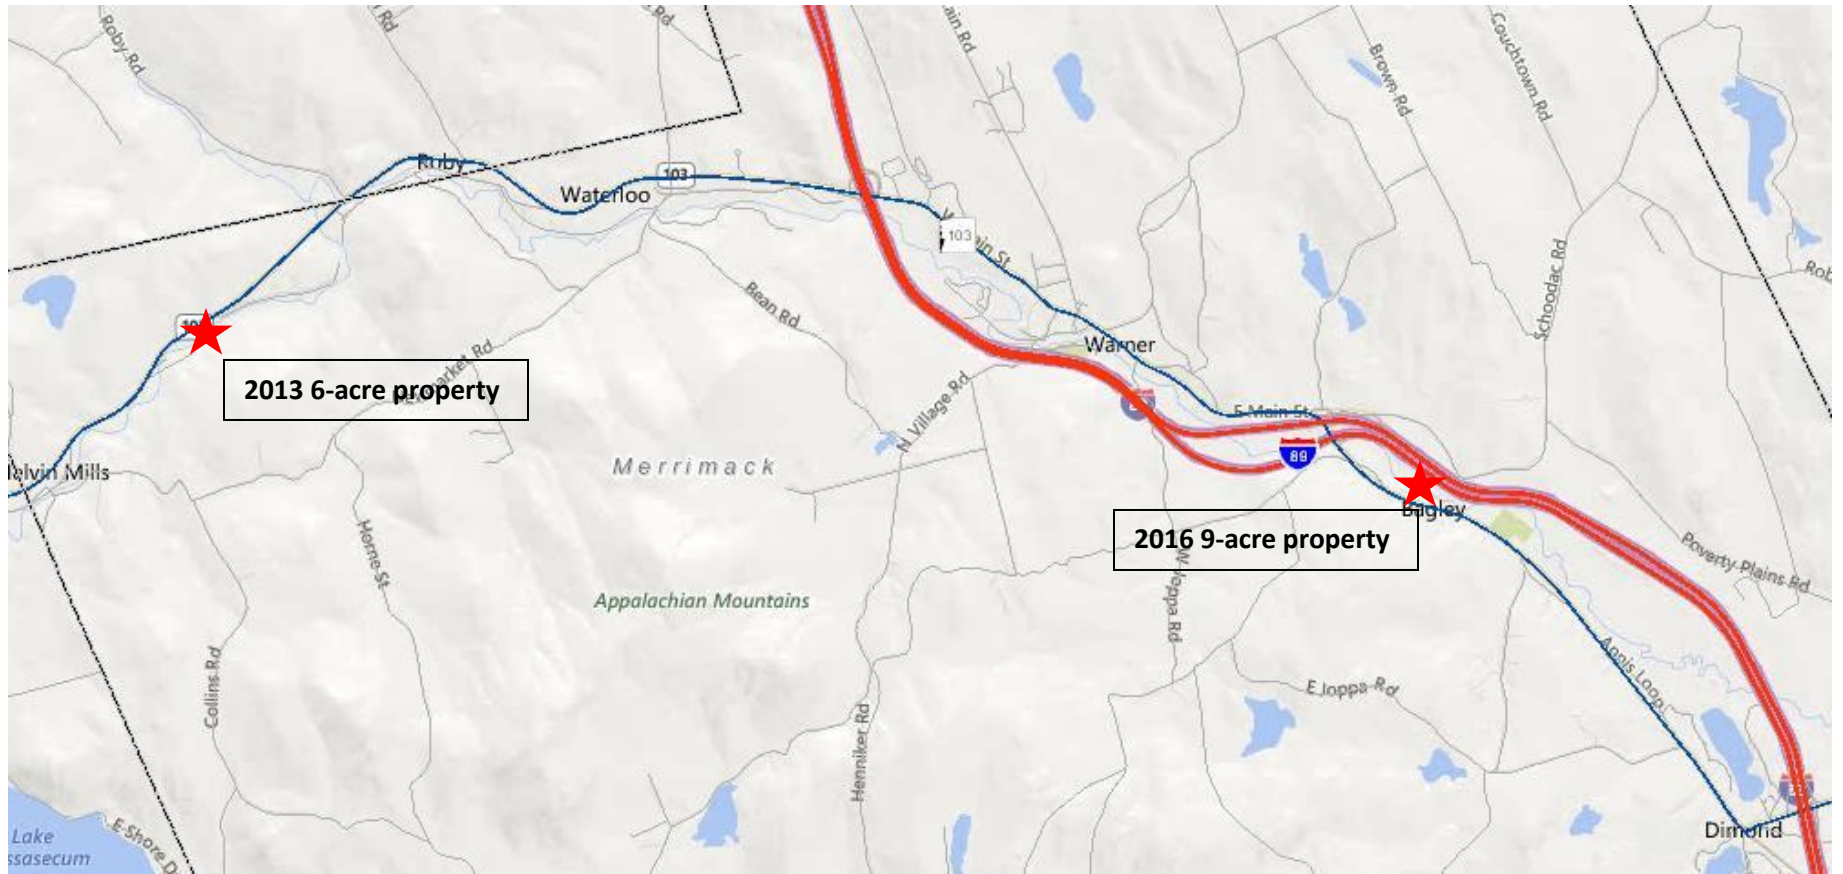

DOT Surplus Land Review – 9 acres in Warner

Warner River, Warner – DOT Properties Proposed for Surplus

DOT Surplus Land Review – 9 acres in Warner

Property location:

Green shaded area is conservation land.

Hash marked area is wetlands

DOT Surplus Land Review – 9 acres in Warner

Property close-up:

Green shaded area is conservation land.

DOT Surplus Land Review – 9 acres in Warner

Wildlife Habitat Assessment Map:

Green shaded area is Highest Ranked Habitat in Region

Orange shaded area is Supporting Habitat

DOT Surplus Land Review – 9 acres in Warner

Floodplains:

Hash marked area is Floodway

Blue shading is 100 year Floodplain

Orange shading is 500 year Floodplain

DOT Surplus Land Review – 9 acres in Warner

Wetlands:

Purple is Freshwater Forested/Shrub Wetland

Lavender is Freshwater Emergent Wetland