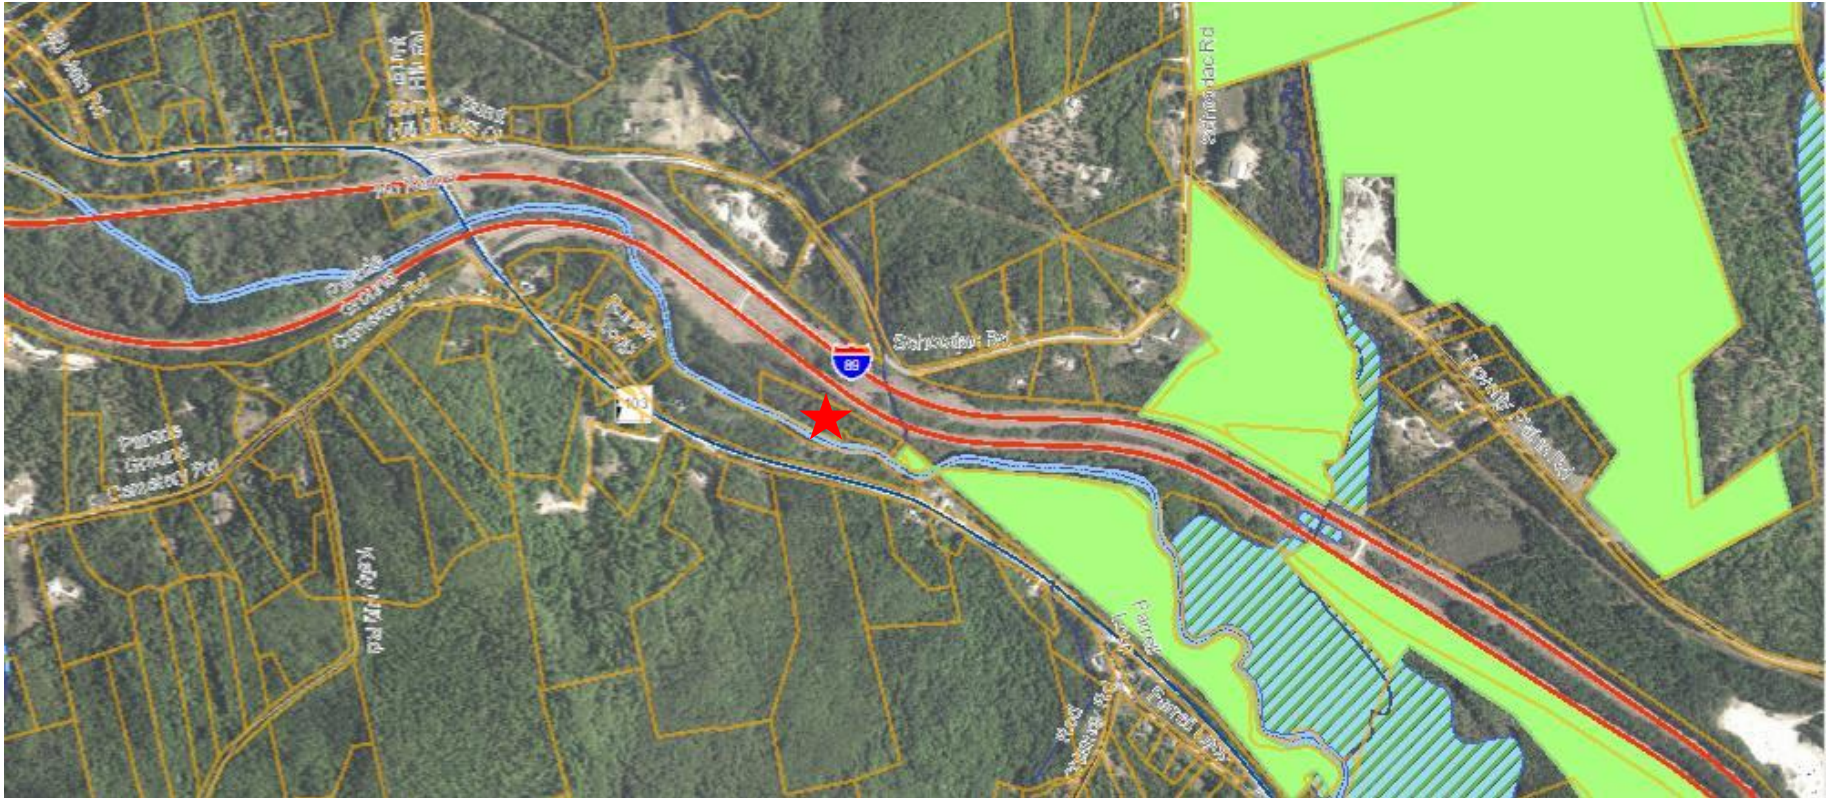

DOT Surplus Land Review – 9 acres in Warner

Warner River, Warner – DOT Properties Proposed for Surplus

DOT Surplus Land Review – 9 acres in Warner

Property location:

Green shaded area is conservation land.

Hash marked area is wetlands

DOT Surplus Land Review – 9 acres in Warner

Property close-up:

Green shaded area is conservation land.

DOT Surplus Land Review – 9 acres in Warner

Wildlife Habitat Assessment Map:

Green shaded area is Highest Ranked Habitat in Region

Orange shaded area is Supporting Habitat

DOT Surplus Land Review – 9 acres in Warner

Floodplains:

Hash marked area is Floodway

Blue shading is 100 year Floodplain

Orange shading is 500 year Floodplain

DOT Surplus Land Review – 9 acres in Warner

Wetlands:

Purple is Freshwater Forested/Shrub Wetland

Lavender is Freshwater Emergent Wetland