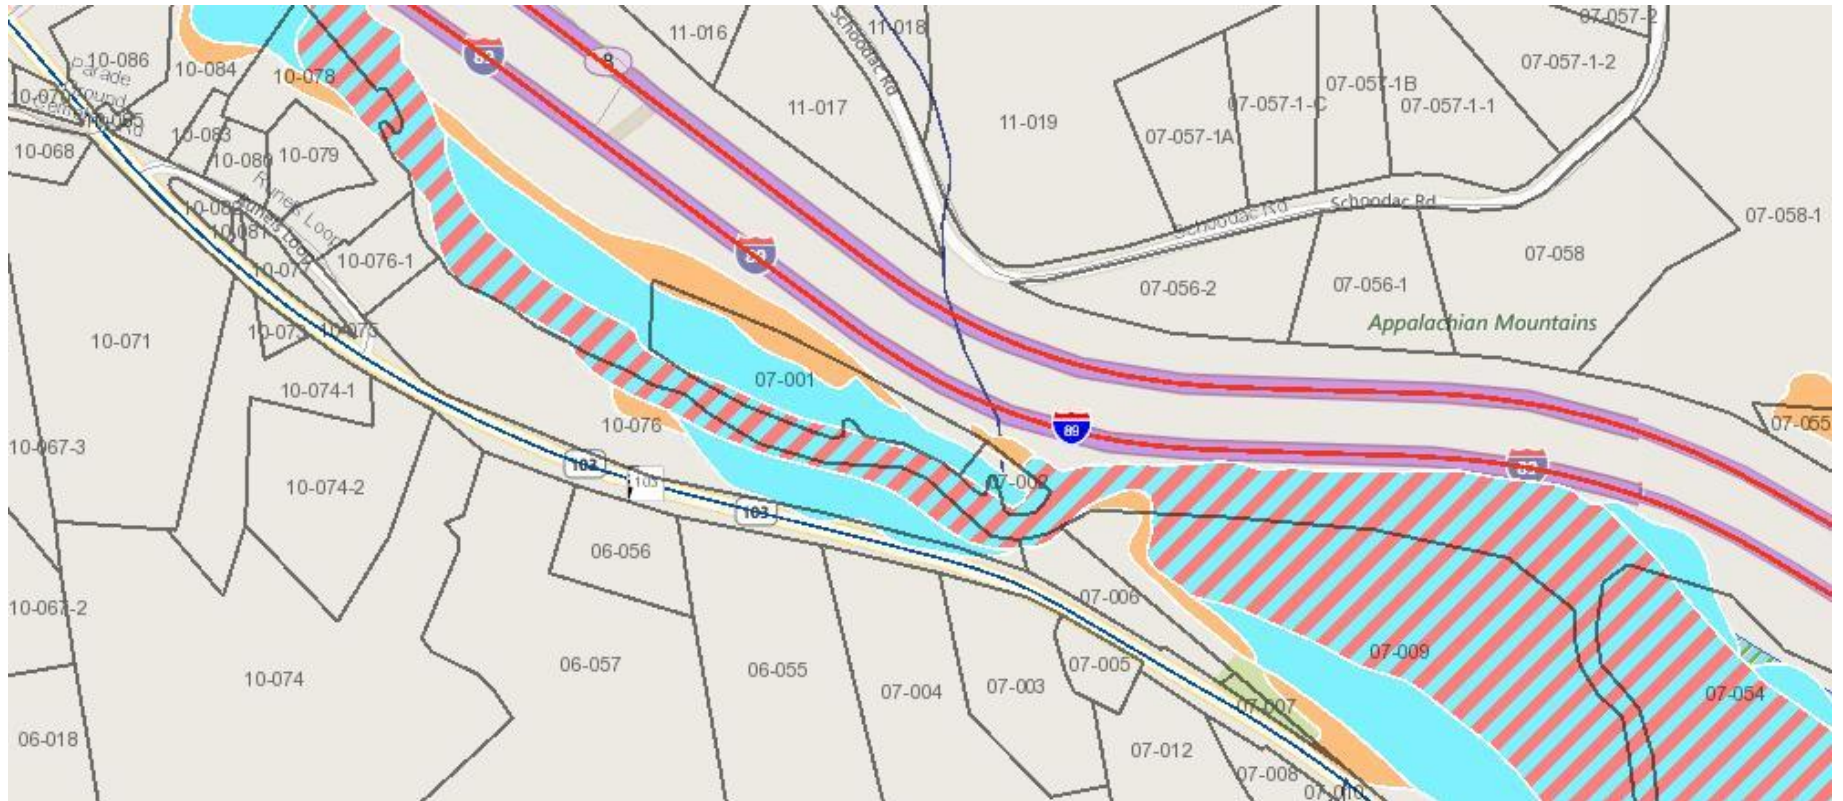

DOT Surplus Land Review – 9 acres in Warner

Warner River, Warner – DOT Properties Proposed for Surplus

DOT Surplus Land Review – 9 acres in Warner

Property location:

Green shaded area is conservation land.

Hash marked area is wetlands

DOT Surplus Land Review – 9 acres in Warner

Property close-up:

Green shaded area is conservation land.

DOT Surplus Land Review – 9 acres in Warner

Wildlife Habitat Assessment Map:

Green shaded area is Highest Ranked Habitat in Region

Orange shaded area is Supporting Habitat

DOT Surplus Land Review – 9 acres in Warner

Floodplains:

Hash marked area is Floodway

Blue shading is 100 year Floodplain

Orange shading is 500 year Floodplain

DOT Surplus Land Review – 9 acres in Warner

Wetlands:

Purple is Freshwater Forested/Shrub Wetland

Lavender is Freshwater Emergent Wetland